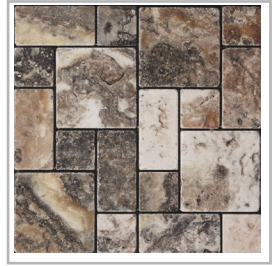

# MOSAIC Collection

**Antico**

Tumbled

1x1

1x2

2x2

2x4

Roman Pattern

**Crema Marfil**

Polished

1x1

1x2

2x2

2x4

4x12

**Noce**

4x4

Diamond Pattern

Strip

**Almond**

Filled & Honed

1x4

2x2

2x4

## Available Sizes

8x8

8x16

16x16

16x24

French  
Pattern

French Pattern is sold  
in 8 sqft. strapped sets.