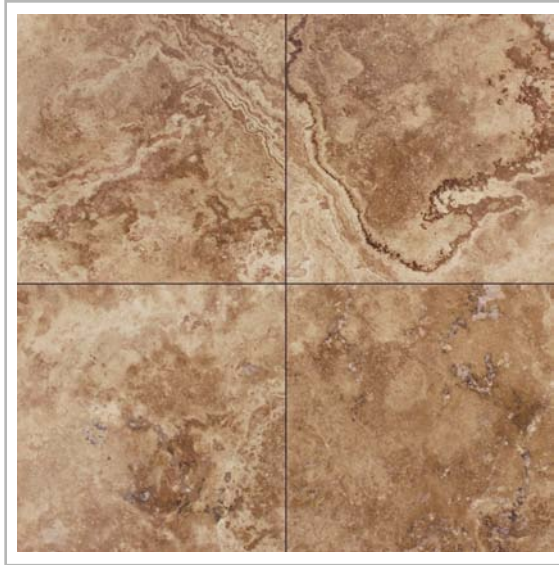

Walnut Travertine F/H