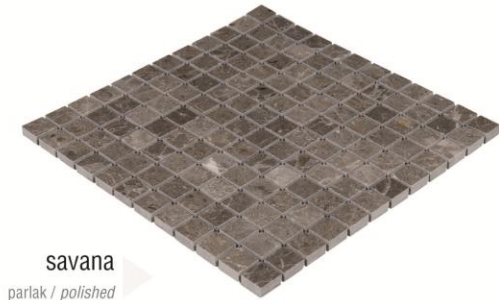

2.5 x 2.5 cm - 1" x 1" brick

serena  
parlak / polished

crema glass mix  
parlak / polished

silver  
eskitime / tumbled

Seres  
parlak / polished

savana  
parlak / polished

karya  
parlak / polished

sunset  
patinato / brushed